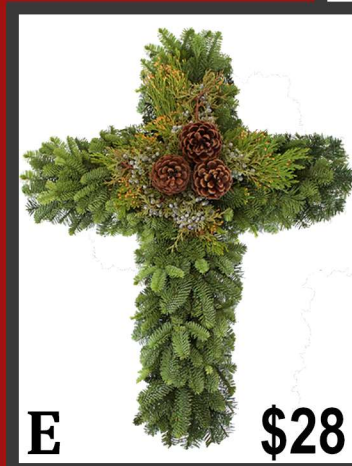

# Anna's Holiday Wreaths & Decorations

All wreaths are produced by a family owned Oregon based business.  
Fresh greens are hand tied with care to ensure the highest quality.

- A - WREATH (24" ROUND)**
- B - CANDY CANE (28" TALL)**
- C - SWAG (24" TALL)**
- D - CENTERPIECE (24" WIDE)**
- E - CROSS (28" TALL)**
- F - GARLAND (7 FEET LONG)**
- G - BOW (11" x 16")**